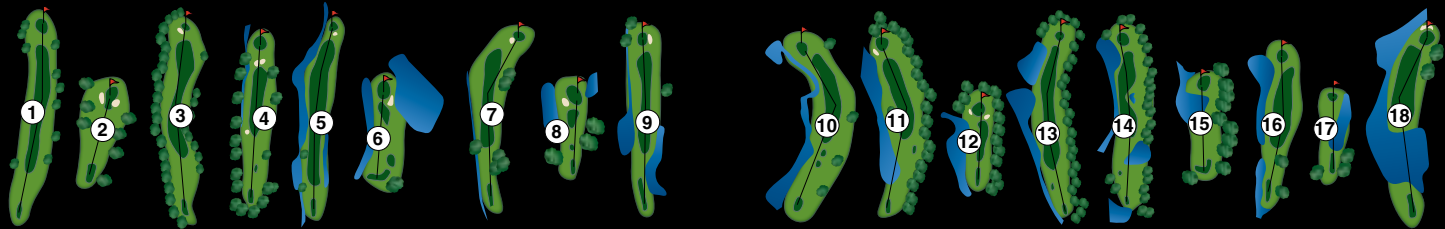

HOLE	1	2	3	4	5	6	7	8	9	OUT	I	10	11	12	13	14	15	16	17	18	IN	TOT	HCP	NET
Blue	384	138	462	315	536	143	270	114	351	2713	N	299	358	150	469	402	151	266	128	299	2522	5235		
White	362	126	446	305	516	128	256	106	331	2576	T	287	344	138	455	392	141	254	116	283	2410	4986		
Handicap	5	15	3	9	1	11	13	17	7		A	12	4	14	2	10	8	16	18	6				
											L													
Par	4	3	5	4	5	3	4	3	4	35		4	4	3	5	5	3	4	3	4	35	70		
Red	236	113	409	255	414	109	243	98	299	2176		207	232	126	397	326	93	241	105	230	1957	4133		
Gold	187	101	339	170	310	82	189	91	219	1688		182	184	88	276	253	86	172	73	154	1468	3156		
Handicap	9	15	1	7	3	13	11	17	5			10	16	14	2	4	8	18	12	6				

Scorer:

Attest:

Date: